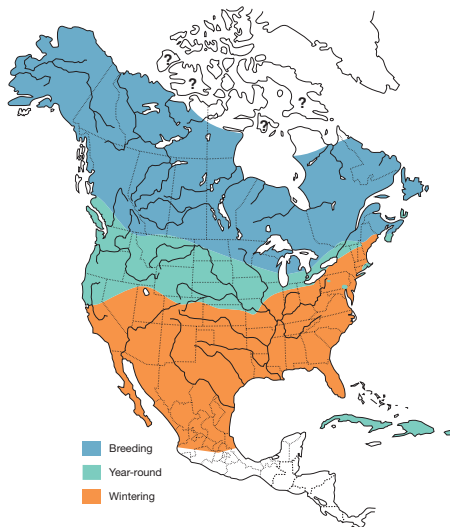

Short-eared Owl

Asio flammeus

Photo: Brandon Holden

Photo: Brandon Holden

PROVINCIAL STATUS

Special Concern

DESCRIPTION

- crow-sized bird of prey
- dark with buffy patch at end of wing (shows in flight)
- dark face discs, yellow eyes
- deep wing beats

VOCALIZATION

- emphatic sneezy bark, *kee-you!* or *wow!* or *waow!*

PREFERRED HABITAT

- wetland and open spaces

MIGRATION

Spring arrival: late May
Fall departure: early November

WINTERING GROUNDS

- Great Lakes
- plains of southern Saskatchewan
- USA south along Mississippi River

LOCAL POPULATION

- rare migrant through Renfrew County

THREATS

- habitat destruction and alteration
- intensive agricultural practices

NICHE INFORMATION

- eats rodents, voles, mice
- eaten by hawks, Great Horned Owl, fox, raccoons
- active at dawn and dusk
- lives in meadows, marshes, open fields and prairies
- nests on ground in low vegetation